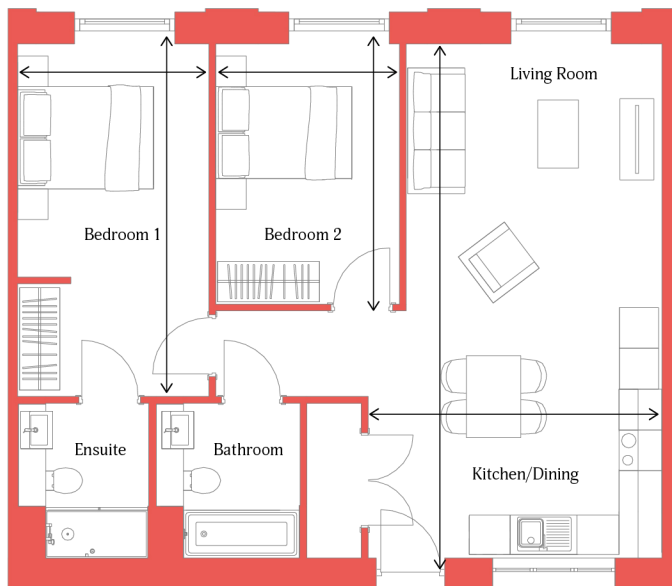

2 Bedroom Apartment

Type 2A (Apt. Numbers: 1.01/7.03/8.02)

Dimensions

Plot Locator

Area	
Living/Dining Room	4.32 × 7.55 M
Bedroom 1	2.81 × 5.18 M
Bedroom 2	2.70 × 3.82 M
Total Internal Area	71.97 sqm/ min 777- max 780 sqft